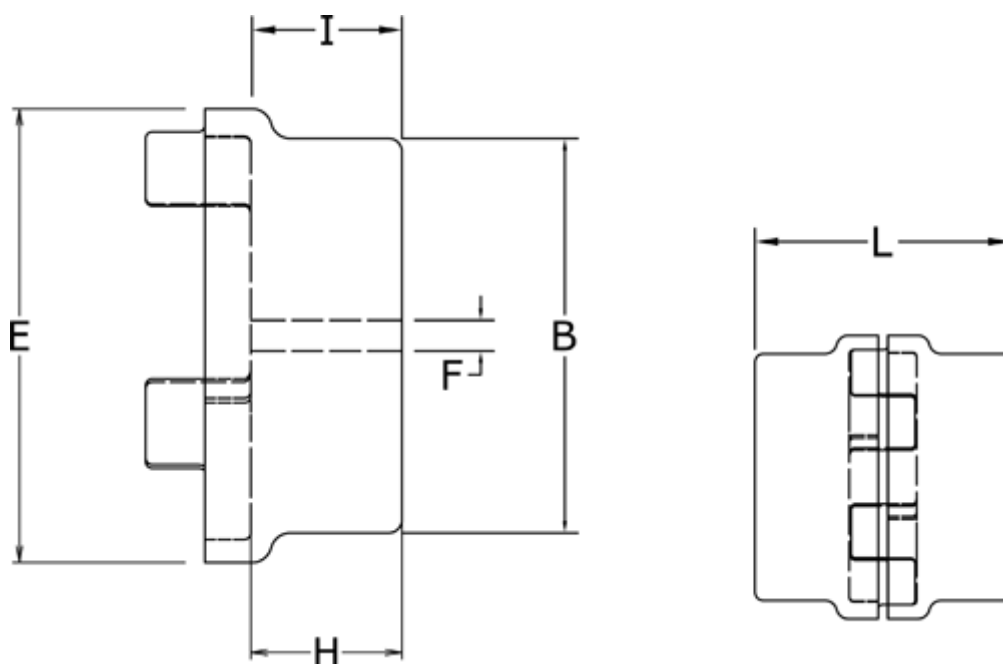

Data Sheet

Article number: 3304024BAL

Description: Coupling hub 24/32B
ALU Aluminium, Predrilled

Measures

B	= 55
E	= 55
F	= -
H	= 30
I	= 24
L	= 78
Max. bore mm	= 32